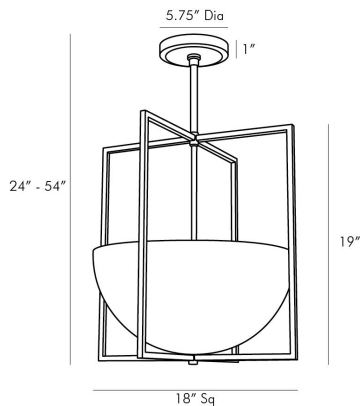

ARTERIOS

ROYCE PENDANT

49177
 H: 24 IN, W: 18 IN, D: 18 IN
 Antique Brass
 Contract Suitable As Is

A stylish and elegant pairing of geometric inspiration and transitional design come together in this pendant. Two linear squares of steel encase a demi-globe of opal glass, which casts a warm glow throughout a space. The frame has a classic antique brass finish. Additional pipe available (PIPE-101). Damp-rated, although limited covered outdoor conditions may affect finish.

APPEARANCE

Material Glass, Steel
 Finish Antique Brass, Opal
 Top Coat/Sealant true

DIMENSIONS

Pendant H: 19 IN, W: 18 IN, D: 18 IN
 Minimum Hanging Height 24 IN
 Maximum Hanging Height 54 IN
 Canopy H: 1 IN, Dia: 5.75 IN

WIRING

Rating Damp
 Cord 10 FT, Black, SVT
 Socket 2, Type A- E26 Other
 Maximum Watt 60
 Voltage 110-120 V

CERTIFICATIONS

Certifications Mexico
 Australia, EU, United Kingdom, Middle East, United States, Canada

COMPLIANCY

UL/ETL Yes
 CB Yes
 RoHS true

SHIPPING

Product Weight 14 LBS
 Gross Weight 19.5 LBS
 Shipping Box 1 H: 16 IN, L: 22 IN, W: 20 IN

ADDITIONAL INFO

Features Assembly Required

REPLACEMENT PARTS

Replacement Part 1 PIPE-101
 Replacement Part 1 Dim (1) 6", (1) 12"
 Replacement Part 2 CANOPY-106